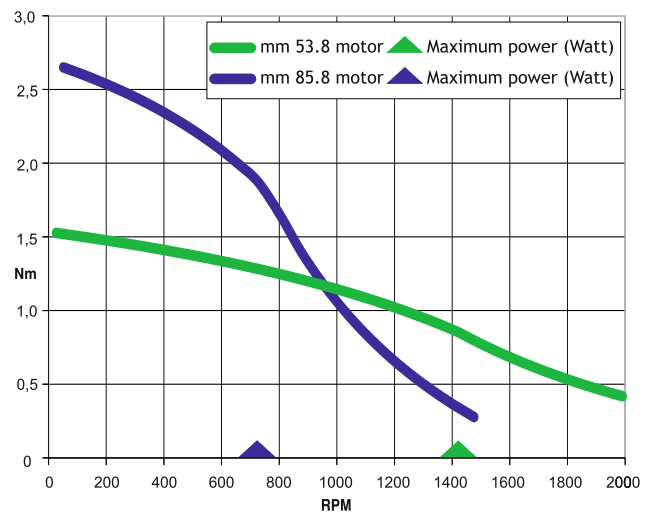

SIZES AND PERFORMANCES

Holding Torque: 170 Ncm

Holding Torque: 300 Ncm

CONNECTION SCHEME

CN1

- 1: Input (PX / Touch probe)
- 2: Power supply
- 3: Input (PX / Touch probe)
- 4: GND
- 5: Logic power supply

CN2

EtherCAT
OUT
(Female)

CN3

EtherCAT
IN
(Female)

- 1: Trasmit Data +
- 2: Receive Data +
- 3: Trasmit Data -
- 4: Receive data -

TORQUE/SPEED CURVE

24 VDC TORQUE SPEED CURVE / 120 % MOTOR CURRENT SETTING

MECHANICAL DIMENSIONS (mm)