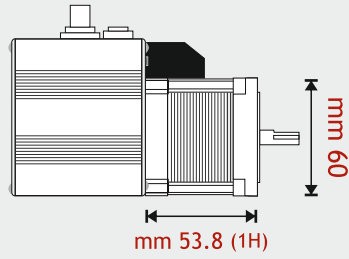

Front Brake and/or Gearbox versions available

SCAN THE QR CODE TO WATCH A VIDEO ON THE AUTO-SYNC FUNCTION

Please refer to download.rta.it for technical specifications

Models	Motor Length (mm)	Holding Torque (Ncm)	Encoder Type	Digital In/Out	Certifications
R-MOD ET A3H2MK <i>Full Closed Loop</i>	85.8	300	Battery-less Multi-turn Absolute	1/0	CE
R-MOD ET E3H2MA	85.8	300	Incremental	1/0	CE

SIZES AND PERFORMANCES

Holding Torque: 170 Ncm

Holding Torque: 300 Ncm

CONNECTION SCHEME

CN1

- 1: Input (PX / Touch probe)
- 2: Power supply
- 3: Input (PX / Touch probe)
- 4: GND
- 5: Logic power supply

CN2

EtherCAT
OUT
(Female)

CN3

EtherCAT
IN
(Female)

- 1: Trasmit Data +
- 2: Receive Data +
- 3: Trasmit Data -
- 4: Receive data -

TORQUE/SPEED CURVE

24 VDC TORQUE SPEED CURVE / 120 % MOTOR CURRENT SETTING

MECHANICAL DIMENSIONS (mm)