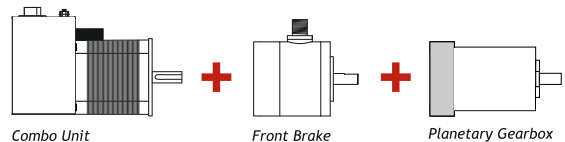

Front Brake and/or Gearbox versions available

SCAN THE QR CODE TO WATCH A VIDEO ON THE AUTO-SYNC FUNCTION

Please refer to download.rta.it for technical specifications

Models	Motor Length (mm)	Holding Torque (Ncm)	Encoder Type	Digital In/Out	Certifications
R-MOD ET A3H2MK <i>Full Closed Loop</i>	85.8	300	Battery-less Multi-turn Absolute	1/0	CE
R-MOD ET E3H2MA	85.8	300	Incremental	1/0	CE