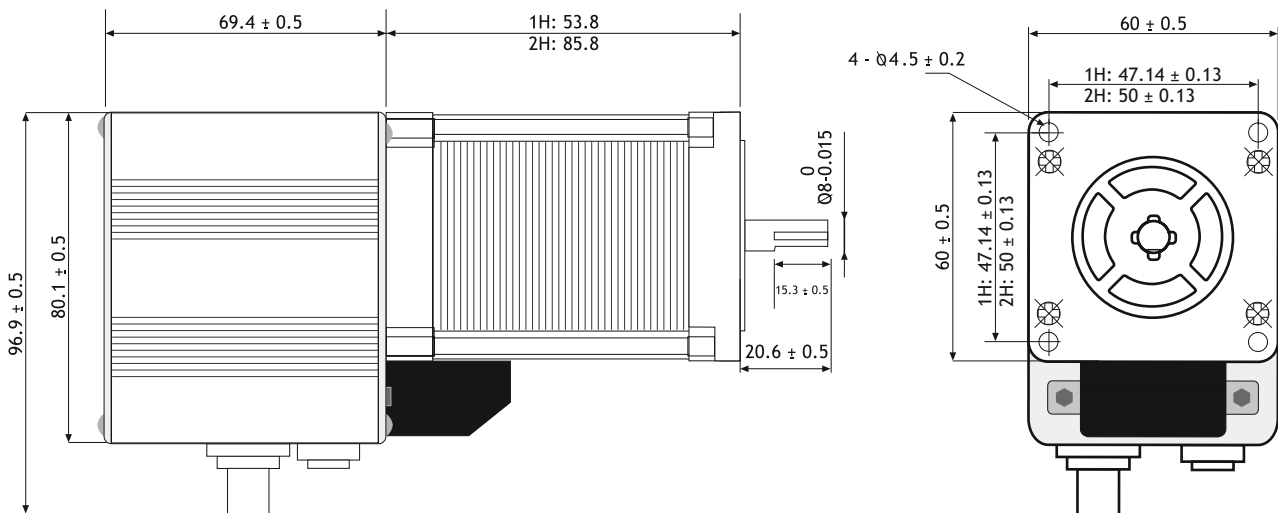

SIZES AND PERFORMANCES

Holding Torque: 170 Ncm

Holding Torque: 300 Ncm

CONNECTION SCHEME

CN1

- 1: Input (PX / Touch probe)
- 2: Power supply
- 3: Input (PX / Touch probe)
- 4: GND
- 5: Logic power supply

CN2

EtherCAT
OUT
(Female)

CN3

EtherCAT
IN
(Female)

- 1: Trasmit Data +
- 2: Receive Data +
- 3: Trasmit Data -
- 4: Receive data -

TORQUE/SPEED CURVE

24 VDC TORQUE SPEED CURVE / 120 % MOTOR CURRENT SETTING

MECHANICAL DIMENSIONS (mm)