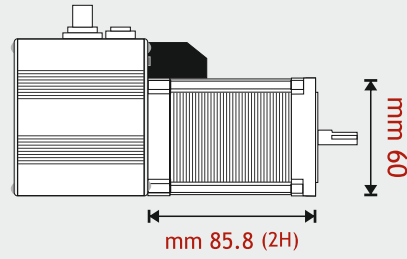

SIZES AND PERFORMANCES

Holding Torque: 170 Ncm

Holding Torque: 300 Ncm

CONNECTION SCHEME

CN1

- 1: Input (PX / Touch probe)
- 2: Power supply
- 3: Input (PX / Touch probe)
- 4: GND
- 5: Logic power supply

CN2

EtherCAT
OUT
(Female)

CN3

EtherCAT
IN
(Female)

- 1: Trasmit Data +
- 2: Receive Data +
- 3: Trasmit Data -
- 4: Receive data -

TORQUE/SPEED CURVE

24 VDC TORQUE SPEED CURVE / 120 % MOTOR CURRENT SETTING

MECHANICAL DIMENSIONS (mm)