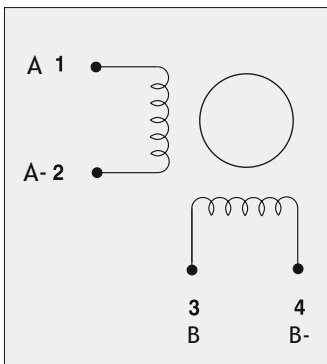

RTA MOTOR CABLE COLORS

DESCRIPTION	COLOR
CHANNEL A	GREEN
CHANNEL A-	WHITE
CHANNEL B	YELLOW
CHANNEL B-	BROWN

ENCODER PIN-OUT

DESCRIPTION	04D0 PINS	04E0/0HE0 PINS	R.T.A. CABLE LEADS COLOR
CHANNEL A+	6	6	GREEN
CHANNEL A-	5	5	PURPLE
CHANNEL B+	8	8	BLUE
CHANNEL B-	7	7	BROWN
+ DC (5V)	2	2	RED
GROUND	3	3	BLACK
INDEX+	/	10	ORANGE
INDEX-	/	9	WHITE

R.T.A. CABLE (30 cm) CVEPA0D0M3 CVEPAZD0M3

Suggested R.T.A. drive series: BSD, CSD, FLEX-DRIVE

R.T.A. s.r.l.
Via E. Mattei - Fraz. Divisa
27020 Marcignago (PV) (Italy)
T +39.0382.929.855
F +39.0382.929.150
www.rta.it

R.T.A. Deutschland GmbH
Bublitzter Strasse 34, 40599
Duesseldorf (Germany)
T +49.211.749.668.60
F +49.211.749.668.66
www.rta-deutschland.de

R.T.A. IBERICA
C/Generalitat 22, Local 1
08850 Gava - Barcelona (Spain)
T +34 936.388.805
F +34 936.334.595
www.rta-iberica.es

R.T.A. INDIA Pvt
Teerth Business Center 3rd Floor, Unit No. 7,
Block EL-15, MIDC Bhosari Pimpri-Chinchwad,
Pune 411026 (India)
Tel. +91 9422507445
www.rta-india.in