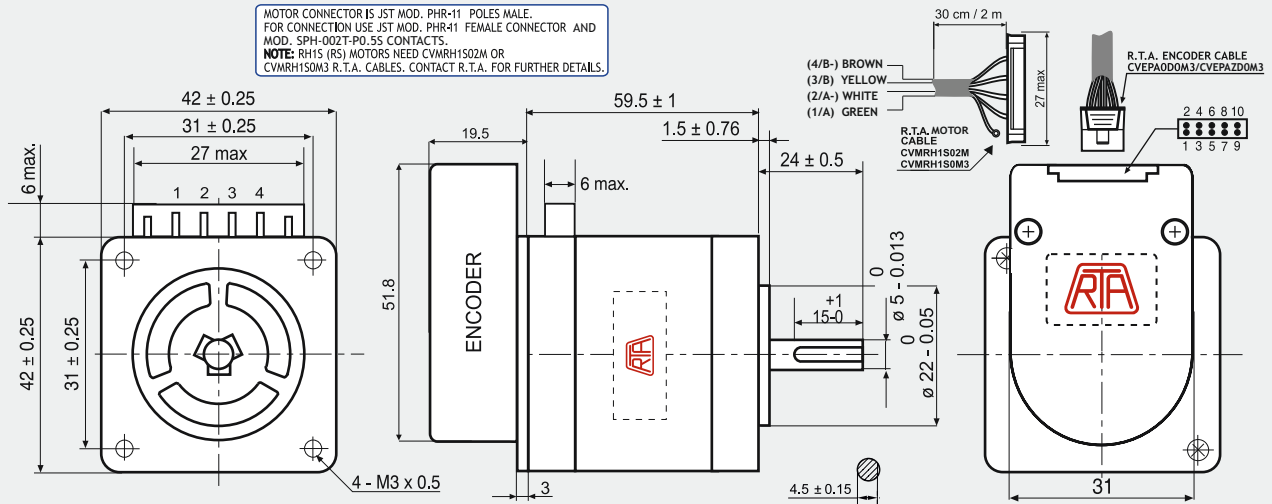

## Dimensions (Unit:mm)

ENCODER OPTIONS:	RH 1S3M-04D0	RH 1S3M-04E0	RH 1S3M-0HE0
RESOLUTION	400 cpr	400 cpr	4000 cpr
INDEX	No	Yes	Yes
CURRENT CONSUMPTION (mA)	50	50	85
HIGH LEVEL OUTPUT (Volt)	5 (TIP) - 4.75 (MIN) (I <sub>max</sub> =25mA)	3.4 (TIP) - 2.4 (MIN) (I <sub>max</sub> =20mA)	3.4 (TIP) - 2.4 (MIN) (I <sub>max</sub> =20mA)
LOW LEVEL OUTPUT (Volt)	0.25 (TIP) - 0.6 (MAX) (I <sub>max</sub> =25mA)	0.2 (TIP) - 0.4 (MAX) (I <sub>max</sub> =20mA)	0.2 (TIP) - 0.4 (MAX) (I <sub>max</sub> =20mA)
OUTPUT SIGNAL	Differential	Differential	Differential
MAXIMUM FREQUENCY (KHz)	100	100	720
POWER SUPPLY VOLTAGE (Volt)	5 V <sub>DC</sub> ± 10%	5 V <sub>DC</sub> ± 10%	5 V <sub>DC</sub> ± 10%

## FEATURES

MODEL	RH 1S3M
BASIC STEP ANGLE	1.8°
BIPOLAR CURRENT (A)	1.0
UNIPOLAR CURRENT (A)	
RESISTANCE (Ohm)	6.5
INDUCTANCE (mH)	16
BIPOLAR HOLDING TORQUE (Ncm)	80
UNIPOLAR HOLDING TORQUE (Ncm)	
ROTOR INERTIA (Kg·m <sup>2</sup> × 10 <sup>-7</sup> )	94
THEORETICAL ACCELERATION (rad × sec. <sup>-2</sup> )	85100
BACK E.M.F. (V/Krpm)	80
MASS (Kg)	0.51
PROTECTION DEGREE	IP40
LEADS CODE	V

R.T.A. CABLE (30 cm) CVEPA0D0M3 CVEPAZD0M3