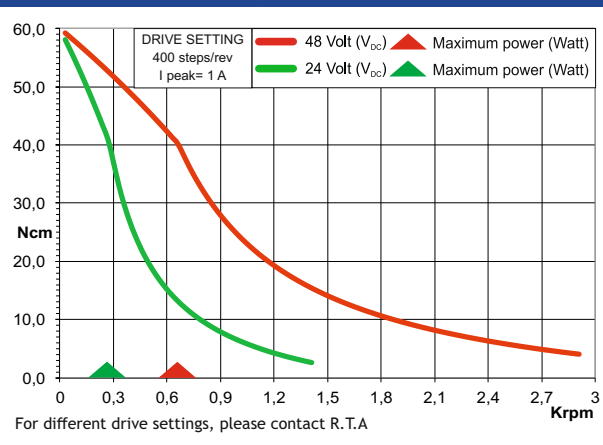

TORQUE/SPEED CURVE

R.T.A.s.r.l. PA VIA (ITALY) SANYO DENKI CO., Ltd (JAPAN)