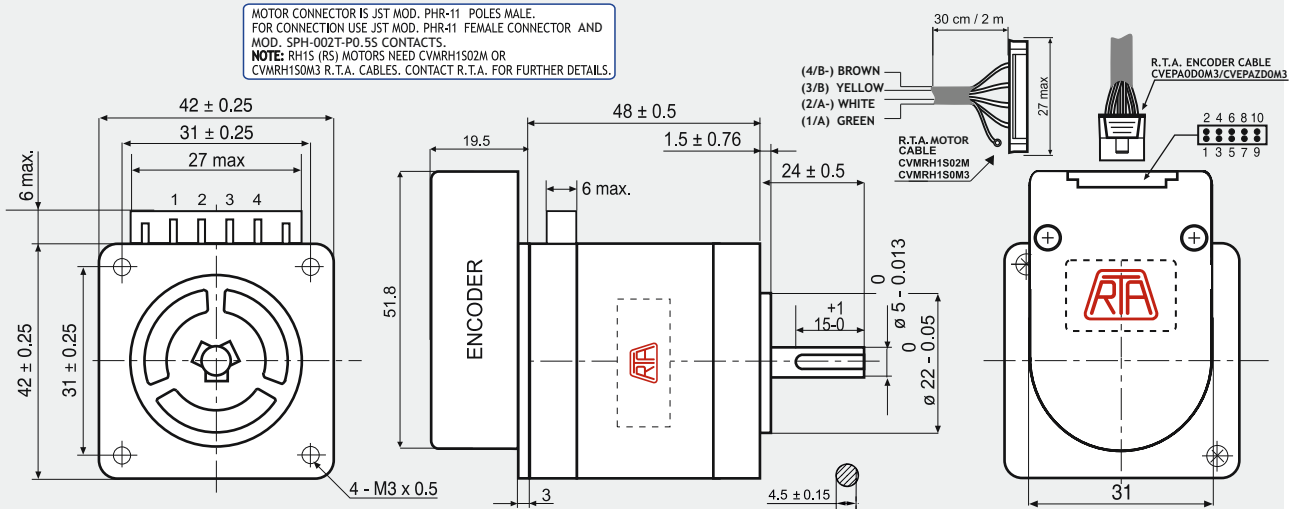

RH 1S2M-OXXO

Dimensions (Unit:mm)

ENCODER OPTIONS:	RH 1S2M-04D0	RH 1S2M-04E0	RH 1S2M-0HE0
RESOLUTION	400 cpr	400 cpr	4000 cpr
INDEX	No	Yes	Yes
CURRENT CONSUMPTION (mA)	50	50	85
HIGH LEVEL OUTPUT (Volt)	5 (TIP) - 4.75 (MIN) (I _{max} =25mA)	3.4 (TIP) - 2.4 (MIN) (I _{max} =20mA)	3.4 (TIP) - 2.4 (MIN) (I _{max} =20mA)
LOW LEVEL OUTPUT (Volt)	0.25 (TIP) - 0.6 (MAX) (I _{max} =25mA)	0.2 (TIP) - 0.4 (MAX) (I _{max} =20mA)	0.2 (TIP) - 0.4 (MAX) (I _{max} =20mA)
OUTPUT SIGNAL	Differential	Differential	Differential
MAXIMUM FREQUENCY (KHz)	100	100	720
POWER SUPPLY VOLTAGE (Volt)	5 V _{DC} ± 10%	5 V _{DC} ± 10%	5 V _{DC} ± 10%

FEATURES

MODEL	RH 1S2M
BASIC STEP ANGLE	1.8°
BIPOLAR CURRENT (A)	1.0
UNIPOLAR CURRENT (A)	
RESISTANCE (Ohm)	5.3
INDUCTANCE (mH)	12.5
BIPOLAR HOLDING TORQUE (Ncm)	56
UNIPOLAR HOLDING TORQUE (Ncm)	
ROTOR INERTIA (Kg m ² x 10 ⁻⁷)	63
THEORETICAL ACCELERATION (rad x sec. ⁻²)	88900
BACK E.M.F. (V/Krpm)	56
MASS (Kg)	0.38
PROTECTION DEGREE	IP40
LEADS CODE	V

TORQUE/SPEED CURVE

R.T.A.s.r.l. PA VIA (ITALY) SANYO DENKI CO., Ltd (JAPAN)

RTA MOTOR CABLE COLORS

DESCRIPTION	COLOR
CHANNEL A	GREEN
CHANNEL A-	WHITE
CHANNEL B	YELLOW
CHANNEL B-	BROWN

ENCODER PIN-OUT

DESCRIPTION	04D0 PINS	04E0/0HE0 PINS	R.T.A. CABLE LEADS COLOR
CHANNEL A+	6	6	GREEN
CHANNEL A-	5	5	PURPLE
CHANNEL B+	8	8	BLUE
CHANNEL B-	7	7	BROWN
+ DC (5V)	2	2	RED
GROUND	3	3	BLACK
INDEX+	/	10	ORANGE
INDEX-	/	9	WHITE