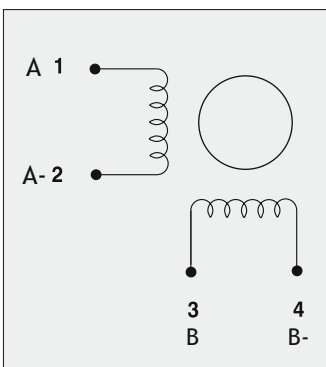

RH 1S2M-OXXO

Dimensions (Unit:mm)

ENCODER OPTIONS:	RH 1S2M-04D0	RH 1S2M-04E0	RH 1S2M-0HE0
RESOLUTION	400 cpr	400 cpr	4000 cpr
INDEX	No	Yes	Yes
CURRENT CONSUMPTION (mA)	50	50	85
HIGH LEVEL OUTPUT (Volt)	5 (TIP) - 4.75 (MIN) (I _{max} =25mA)	3.4 (TIP) - 2.4 (MIN) (I _{max} =20mA)	3.4 (TIP) - 2.4 (MIN) (I _{max} =20mA)
LOW LEVEL OUTPUT (Volt)	0.25 (TIP) - 0.6 (MAX) (I _{max} =25mA)	0.2 (TIP) - 0.4 (MAX) (I _{max} =20mA)	0.2 (TIP) - 0.4 (MAX) (I _{max} =20mA)
OUTPUT SIGNAL	Differential	Differential	Differential
MAXIMUM FREQUENCY (KHz)	100	100	720
POWER SUPPLY VOLTAGE (Volt)	5 V _{DC} ± 10%	5 V _{DC} ± 10%	5 V _{DC} ± 10%

FEATURES

MODEL	RH 1S2M
BASIC STEP ANGLE	1.8°
BIPOLAR CURRENT (A)	1.0
UNIPOLAR CURRENT (A)	
RESISTANCE (Ohm)	5.3
INDUCTANCE (mH)	12.5
BIPOLAR HOLDING TORQUE (Ncm)	56
UNIPOLAR HOLDING TORQUE (Ncm)	
ROTOR INERTIA (Kg m ² x 10 ⁻⁷)	63
THEORETICAL ACCELERATION (rad x sec. ⁻²)	88900
BACK E.M.F. (V/Krpm)	56
MASS (Kg)	0.38
PROTECTION DEGREE	IP40
LEADS CODE	V

TORQUE/SPEED CURVE

R.T.A.s.r.l. PA VIA (ITALY) SANYO DENKI CO., Ltd (JAPAN)

RTA MOTOR CABLE COLORS

DESCRIPTION	COLOR
CHANNEL A	GREEN
CHANNEL A-	WHITE
CHANNEL B	YELLOW
CHANNEL B-	BROWN

ENCODER PIN-OUT

DESCRIPTION	04D0 PINS	04E0/0HE0 PINS	R.T.A. CABLE LEADS COLOR
CHANNEL A+	6	6	GREEN
CHANNEL A-	5	5	PURPLE
CHANNEL B+	8	8	BLUE
CHANNEL B-	7	7	BROWN
+ DC (5V)	2	2	RED
GROUND	3	3	BLACK
INDEX+	/	10	ORANGE
INDEX-	/	9	WHITE