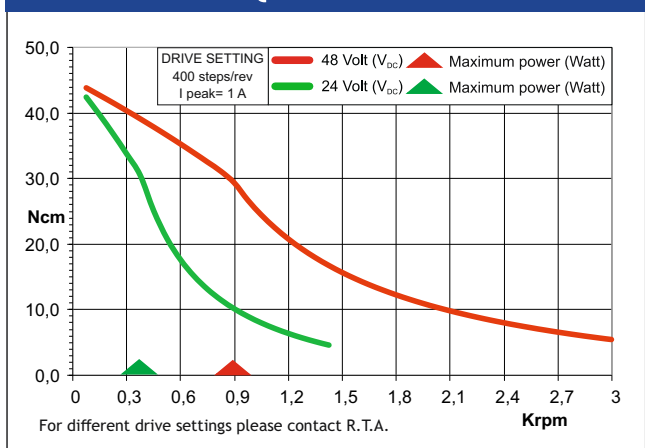

TORQUE/SPEED CURVE

R.T.A.s.r.l. PA VIA (ITALY) SANYO DENKI CO., Ltd (JAPAN)