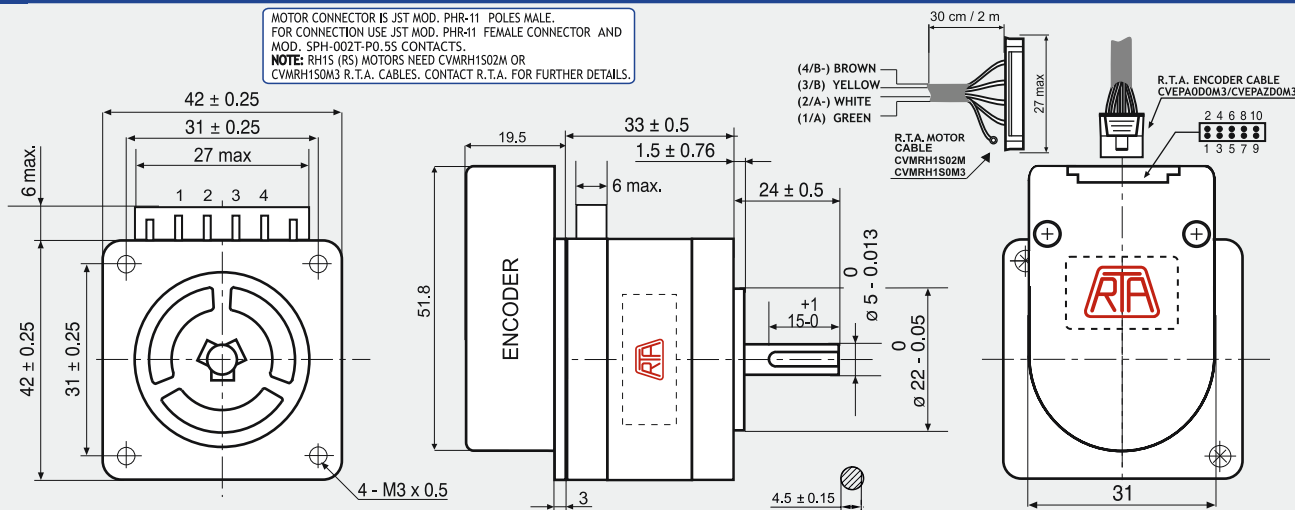

## Dimensions (Unit:mm)

ENCODER OPTIONS:	RH 1S0M-04D0	RH 1S0M-04E0	RH 1S0M-0HE0
RESOLUTION	400 cpr	400 cpr	4000 cpr
INDEX	No	Yes	Yes
CURRENT CONSUMPTION (mA)	50	50	85
HIGH LEVEL OUTPUT (Volt)	5 (TIP) - 4.75 (MIN) ( $I_{max}=25mA$ )	3.4 (TIP) - 2.4 (MIN) ( $I_{max}=20mA$ )	3.4 (TIP) - 2.4 (MIN) ( $I_{max}=20mA$ )
LOW LEVEL OUTPUT (Volt)	0.25 (TIP) - 0.6 (MAX) ( $I_{max}=25mA$ )	0.2 (TIP) - 0.4 (MAX) ( $I_{max}=20mA$ )	0.2 (TIP) - 0.4 (MAX) ( $I_{max}=20mA$ )
OUTPUT SIGNAL	Differential	Differential	Differential
MAXIMUM FREQUENCY (KHz)	100	100	720
POWER SUPPLY VOLTAGE (Volt)	$5 V_{DC} \pm 10\%$	$5 V_{DC} \pm 10\%$	$5 V_{DC} \pm 10\%$

## FEATURES

MODEL	RH 1S0M
BASIC STEP ANGLE	1.8°
BIPOLAR CURRENT (A)	1.0
UNIPOLAR CURRENT (A)	
RESISTANCE (Ohm)	3.6
INDUCTANCE (mH)	7
BIPOLAR HOLDING TORQUE (Ncm)	29
UNIPOLAR HOLDING TORQUE (Ncm)	
ROTOR INERTIA ( $Kgm^2 \times 10^{-7}$ )	31
THEORETICAL ACCELERATION ( $rad \times sec^{-2}$ )	93500
BACK E.M.F. (V/Krpm)	29
MASS (Kg)	0.23
PROTECTION DEGREE	IP40
LEADS CODE	V