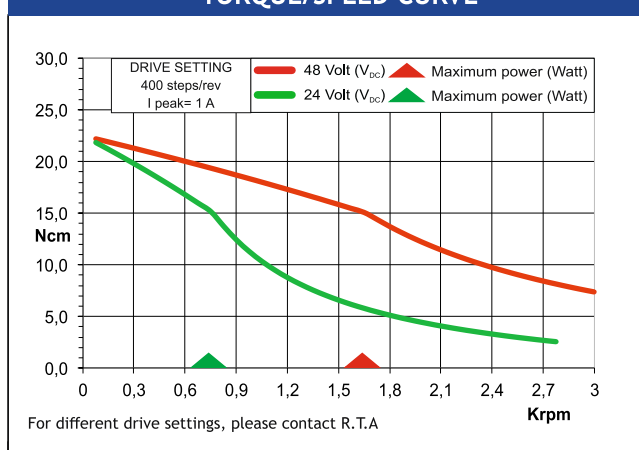

TORQUE/SPEED CURVE

RTA MOTOR CABLE COLORS

DESCRIPTION	COLOR
CHANNEL A	GREEN
CHANNEL A-	WHITE
CHANNEL B	YELLOW
CHANNEL B-	BROWN

ENCODER PIN-OUT

DESCRIPTION	04D0 PINS	04E0/0HE0 PINS	R.T.A. CABLE LEADS COLOR
CHANNEL A+	6	6	GREEN
CHANNEL A-	5	5	PURPLE
CHANNEL B+	8	8	BLUE
CHANNEL B-	7	7	BROWN
+ DC (5V)	2	2	RED
GROUND	3	3	BLACK
INDEX+	/	10	ORANGE
INDEX-	/	9	WHITE

R.T.A. CABLE (30 cm) CVEPA0D0M3 CVEPAZD0M3

Suggested R.T.A. drive series: BSD, CSD, FLEX-DRIVE

R.T.A. s.r.l.
Via E. Mattei - Fraz- Divisa
27020 Marcignago (PV) (Italy)
T +39.0382.929.855
F +39.0382.929.150
www.rta.it

R.T.A. Deutschland GmbH
Bublitzter Strasse 34, 40599
Duesseldorf (Germany)
T +49.211.749.668.60
F +49.211.749.668.66
www.rta-deutschland.de

R.T.A. IBERICA
C/Generalitat 22, Local 1
08850 Gava - Barcelona (Spain)
T +34 936.388.805
F +34 936.334.595
www.rta-iberica.es

R.T.A. INDIA Pvt
Teerth Business Center 3rd Floor, Unit No. 7,
Block EL-15, MIDC Bhosari Pimpri-Chinchwd,
Pune 411026 (India)
Tel. +91 9422507445
www.rta-india.in